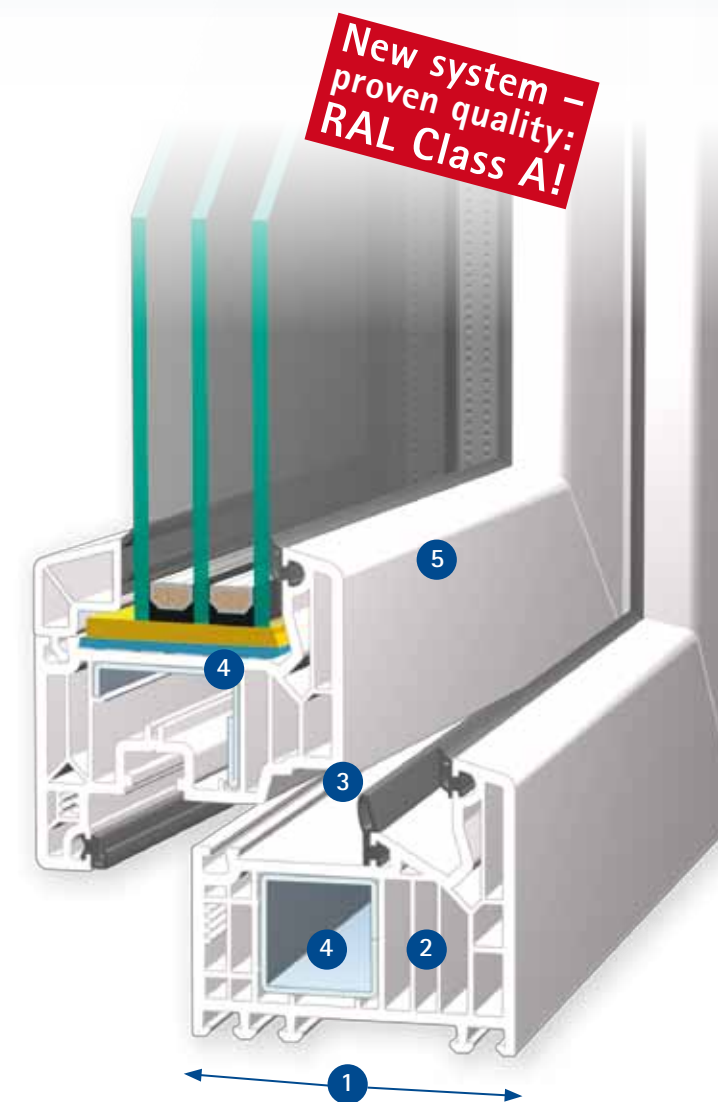

Available in a wide variety of colours and shapes, SOFTLINE 82 gives architects all the possibilities they wish for.

- 1 A basic installation depth of 82 mm makes the system universally suitable for new construction and refurbishments
- 2 Its excellent thermal insulation is achieved by a unique multichamber geometry, enabling  $U_w$  values of up to  $0.67 \text{ W}/(\text{m}^2\text{K})$
- 3 The high-performance sealing system with triple gaskets shields off noise, cold, damp and draughts
- 4 Proven steel reinforcements have the size and strength to guarantee safe functioning and burglar resistance
- 5 The classic design with its elegant lines and slightly rounded contours blends in with any architectural style